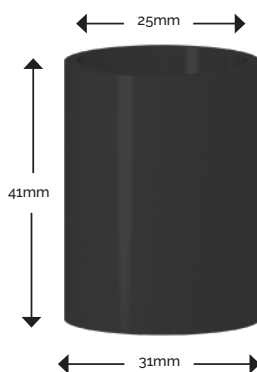

FLEXIBLE BEND 12CM

(PVCG032 - 25mm)

BISSON
THE PIPE FITTINGS EXPERTS

Soft PVC hose with embedded steel wire reinforcement. Very flexible, strong, abrasion resistant, smooth inside and outside.

Installation Instructions:

Do not paint. Keep pipe clean and free from dust. Only install with approved pipe. Do not use solvents to clean, only soapy water.

Temperature range -20°C to 50°C.

PART NO.:

PVCG032 - 25mm

PIPE COLOUR:

Transparent

DIAMETER TOLERANCE:

+ / - 0.15mm¹

TEMPERATURE RANGE

-20°C to 50°C

FITTINGS COLOUR:

Grey

Jointing Socket Side Elevation

Jointing Socket Front Elevation